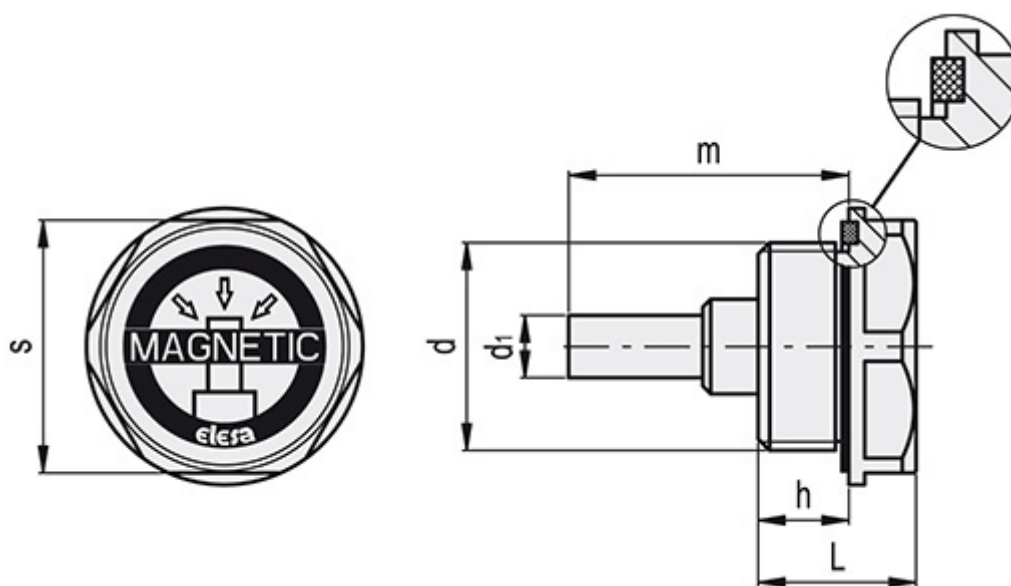

# Data Sheet

Article number: 2311059717  
Description: Elesa Magnetic plug  
TMB-46-M42x2

## Measures

|        |         |
|--------|---------|
| d1     | = 8     |
| e      | = M42x2 |
| h      | = 13    |
| L      | = 24    |
| m      | = 37    |
| s      | = 46    |
| Weight | = 113   |